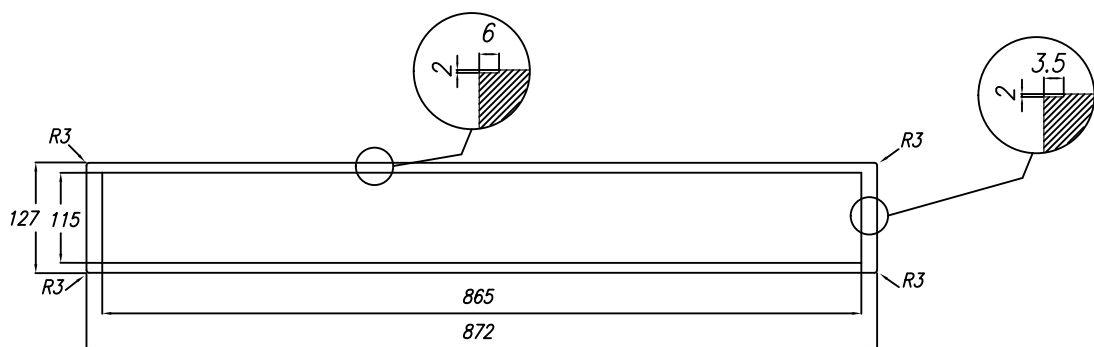

# SDD 12

*Apertura Top: 115x865 (mm)*  
*Rectangular opening: 115x865 (mm)*

*Lug. 2015*