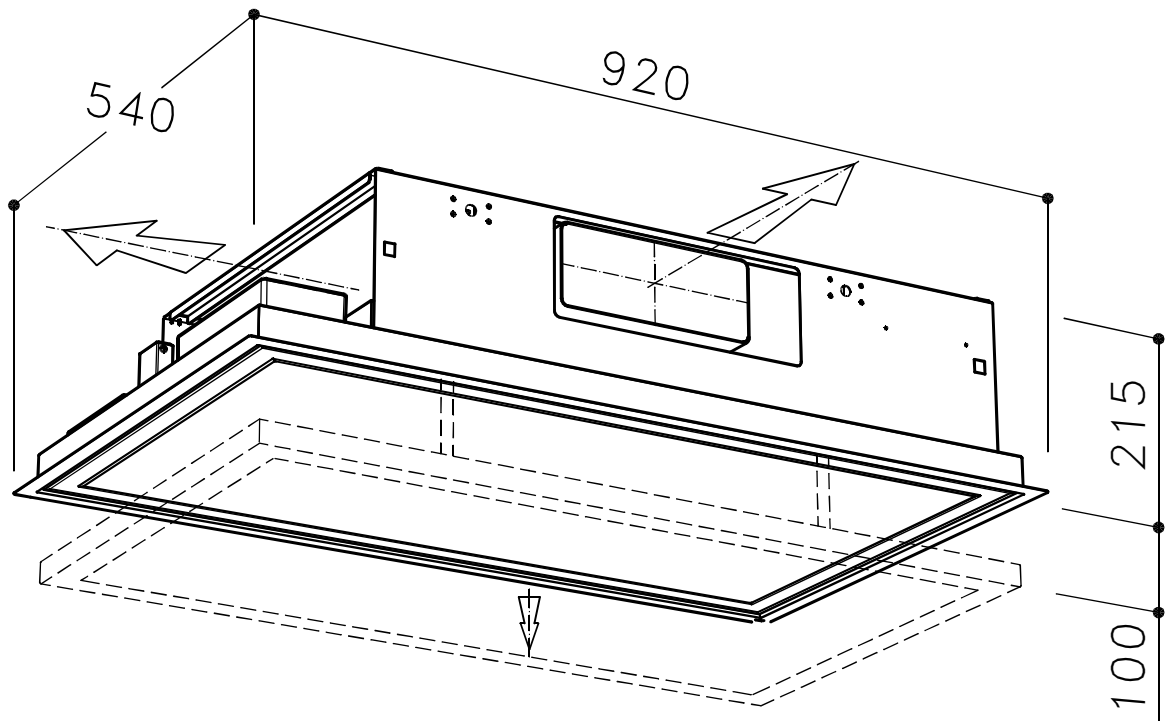

Witt Elevate 90 W

For the installation, create a false ceiling with a niche of 890mm for 510mm whose minimum height to be reached is 220mm