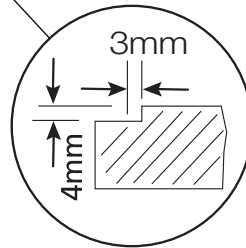

3mm  
silicone  
sealant

Glass thickness: 4mm  
Motor: 200mm Overall  
height: 204mm