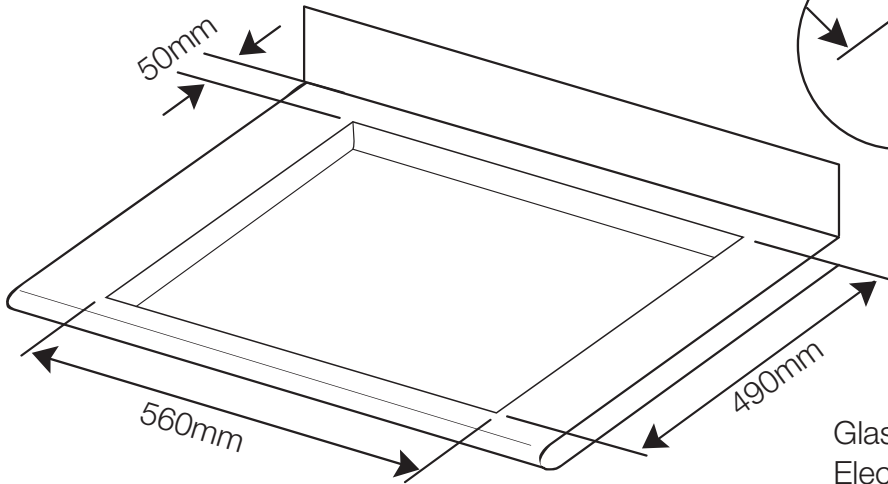

PRODUCT DIMENSIONS

CUT-OUT

Glass thickness: 4mm  
Electronics box: 53mm  
Overall height: 57mm