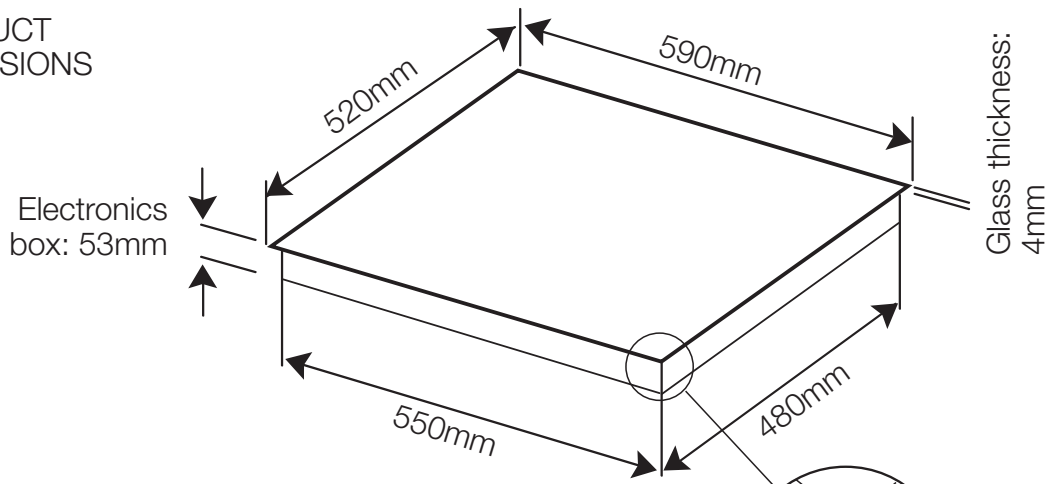

PRODUCT DIMENSIONS

CUT-OUT

Glass thickness: 4mm  
Electronics box: 53mm  
Overall height: 57mm